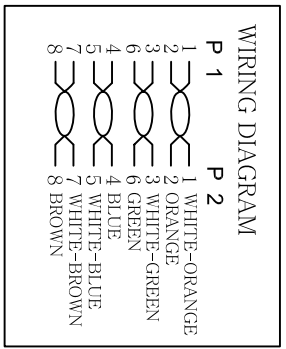

Datenblatt - Fiche technique - Data sheet

**21.99.0952**

VALUE UTP-Patchkabel konf. Kat. 6, gelb, 1,5 m

Cordon VALUE Cat.6 UTP confectionné, jaune, 1,5 m

VALUE UTP Patch Cord, Cat.6, yellow, 1.5 m

**NOTE:**

- 100% OPEN SHORT, MISS WIRE TEST
- PRINT BLACK WORD: CAT.6 UTP 24AWG×4P PATCH ISO/IEC 11801 & EN 50173 VERIFIED

**MATERIAL LIST**

ITEM NO.	LENGTH	XM	COLOR
21.99.0900UR	0.5M	0.5M	Pantone grey 3
21.99.0901UR	1M	1M	Pantone grey 3
21.99.0902UR	2M	2M	Pantone grey 3
21.99.0903UR	3M	3M	Pantone grey 3
21.99.0905UR	5M	5M	Pantone grey 3
21.99.0907UR	7M	7M	Pantone grey 3
21.99.0910UR	10M	10M	Pantone grey 3
21.99.0915UR	15M	15M	Pantone grey 3
21.99.0920UR	20M	20M	Pantone grey 3
21.99.0930UR	30M	30M	Pantone grey 3
21.99.1521UR	0.5M	0.5M	Pantone 200C
21.99.1522UR	0.5M	0.5M	Pantone 1355C
21.99.1523UR	0.5M	0.5M	Pantone 3285C
21.99.1524UR	0.5M	0.5M	Pantone 7462C
21.99.1525UR	0.5M	0.5M	BLACK
21.99.1531UR	1M	1M	Pantone 200C
21.99.1532UR	1M	1M	Pantone 1355C
21.99.1533UR	1M	1M	Pantone 3285C
21.99.1534UR	1M	1M	Pantone 7462C
21.99.1535UR	1M	1M	BLACK

ITEM NO.	LENGTH	XM	COLOR
21.99.1541UR	2M	2M	Pantone 200C
21.99.1542UR	2M	2M	Pantone 1355C
21.99.1543UR	2M	2M	Pantone 3285C
21.99.1544UR	2M	2M	Pantone 7462C
21.99.1545UR	2M	2M	BLACK
21.99.1551UR	3M	3M	Pantone 200C
21.99.1552UR	3M	3M	Pantone 1355C
21.99.1553UR	3M	3M	Pantone 3285C
21.99.1554UR	3M	3M	Pantone 7462C
21.99.1555UR	3M	3M	BLACK
21.99.1561UR	5M	5M	Pantone 200C
21.99.1562UR	5M	5M	Pantone 1355C
21.99.1563UR	5M	5M	Pantone 3285C
21.99.1564UR	5M	5M	Pantone 7462C
21.99.1565UR	5M	5M	BLACK
21.99.1581UR	10M	10M	Pantone 200C
21.99.1582UR	10M	10M	Pantone 1355C
21.99.1583UR	10M	10M	Pantone 3285C
21.99.1584UR	10M	10M	Pantone 7462C
21.99.1585UR	10M	10M	BLACK