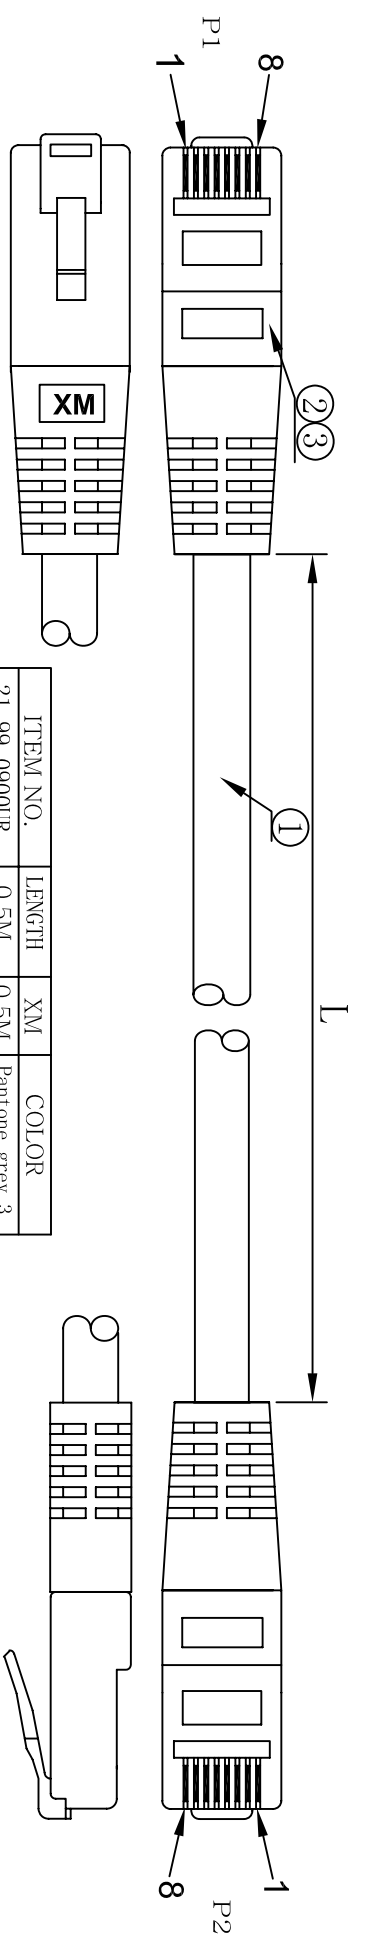

Datenblatt - Fiche technique - Data sheet

**21.99.0952**

VALUE UTP-Patchkabel konf. Kat. 6, gelb, 1,5 m

Cordon VALUE Cat.6 UTP confectionné, jaune, 1,5 m

VALUE UTP Patch Cord, Cat.6, yellow, 1.5 m

**NOTE:**

- 100% OPEN SHORT, MISS WIRE TEST
- PRINT BLACK WORD: CAT.6 UTP 24AWG×4P PATCH ISO/IEC 11801 & EN 50173 VERIFIED

**MATERIAL LIST**

ITEM NO.	LENGTH	XM	COLOR
21.99.0900UR	0.5M	0.5M	Pantone grey 3
21.99.0901UR	1M	1M	Pantone grey 3
21.99.0902UR	2M	2M	Pantone grey 3
21.99.0903UR	3M	3M	Pantone grey 3
21.99.0905UR	5M	5M	Pantone grey 3
21.99.0907UR	7M	7M	Pantone grey 3
21.99.0910UR	10M	10M	Pantone grey 3
21.99.0915UR	15M	15M	Pantone grey 3
21.99.0920UR	20M	20M	Pantone grey 3
21.99.0930UR	30M	30M	Pantone grey 3
21.99.1521UR	0.5M	0.5M	Pantone 200C
21.99.1522UR	0.5M	0.5M	Pantone 1355C
21.99.1523UR	0.5M	0.5M	Pantone 3285C
21.99.1524UR	0.5M	0.5M	Pantone 7462C
21.99.1525UR	0.5M	0.5M	BLACK
21.99.1531UR	1M	1M	Pantone 200C
21.99.1532UR	1M	1M	Pantone 1355C
21.99.1533UR	1M	1M	Pantone 3285C
21.99.1534UR	1M	1M	Pantone 7462C
21.99.1535UR	1M	1M	BLACK

ITEM NO.	LENGTH	XM	COLOR
21.99.1541UR	2M	2M	Pantone 200C
21.99.1542UR	2M	2M	Pantone 1355C
21.99.1543UR	2M	2M	Pantone 3285C
21.99.1544UR	2M	2M	Pantone 7462C
21.99.1545UR	2M	2M	BLACK
21.99.1551UR	3M	3M	Pantone 200C
21.99.1552UR	3M	3M	Pantone 1355C
21.99.1553UR	3M	3M	Pantone 3285C
21.99.1554UR	3M	3M	Pantone 7462C
21.99.1555UR	3M	3M	BLACK
21.99.1561UR	5M	5M	Pantone 200C
21.99.1562UR	5M	5M	Pantone 1355C
21.99.1563UR	5M	5M	Pantone 3285C
21.99.1564UR	5M	5M	Pantone 7462C
21.99.1565UR	5M	5M	BLACK
21.99.1581UR	10M	10M	Pantone 200C
21.99.1582UR	10M	10M	Pantone 1355C
21.99.1583UR	10M	10M	Pantone 3285C
21.99.1584UR	10M	10M	Pantone 7462C
21.99.1585UR	10M	10M	BLACK

③	OVER MOLD	PVC COLOR:	2
②	CONNECTOR	RJ45 8P8C UNSHIELDED GOLD PLATED	2
①	CABLE	UTP CAT. 6 24AWG 4PAIRS COPPER CLAD ALUMINIUM JACKET:PVC/ OD:5.9±0.2mm	1
NO.	PARTS NAME	SPECIFICATION STANDARD	QTY

**Rotronic Co., Ltd**